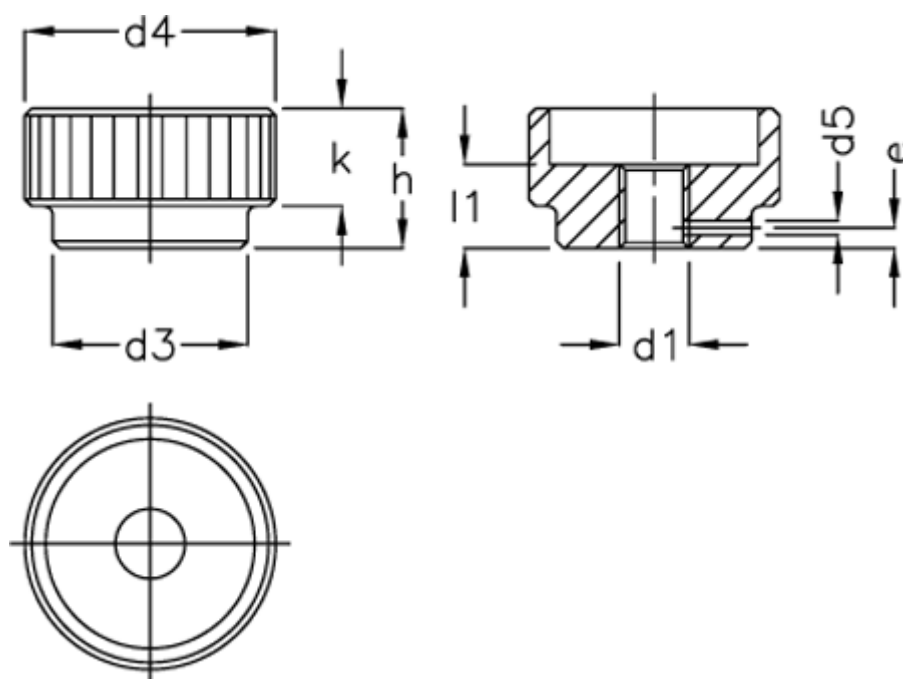

Article number: 20700512

Description: E+G Knurled nut DIN 6303-M12-B
B with dowel hole

Measures

d1 = M 12

d3 = 32

d4 = 40

d5 = 4.0

e = 4.0

h = 24

k = 16

l = 16